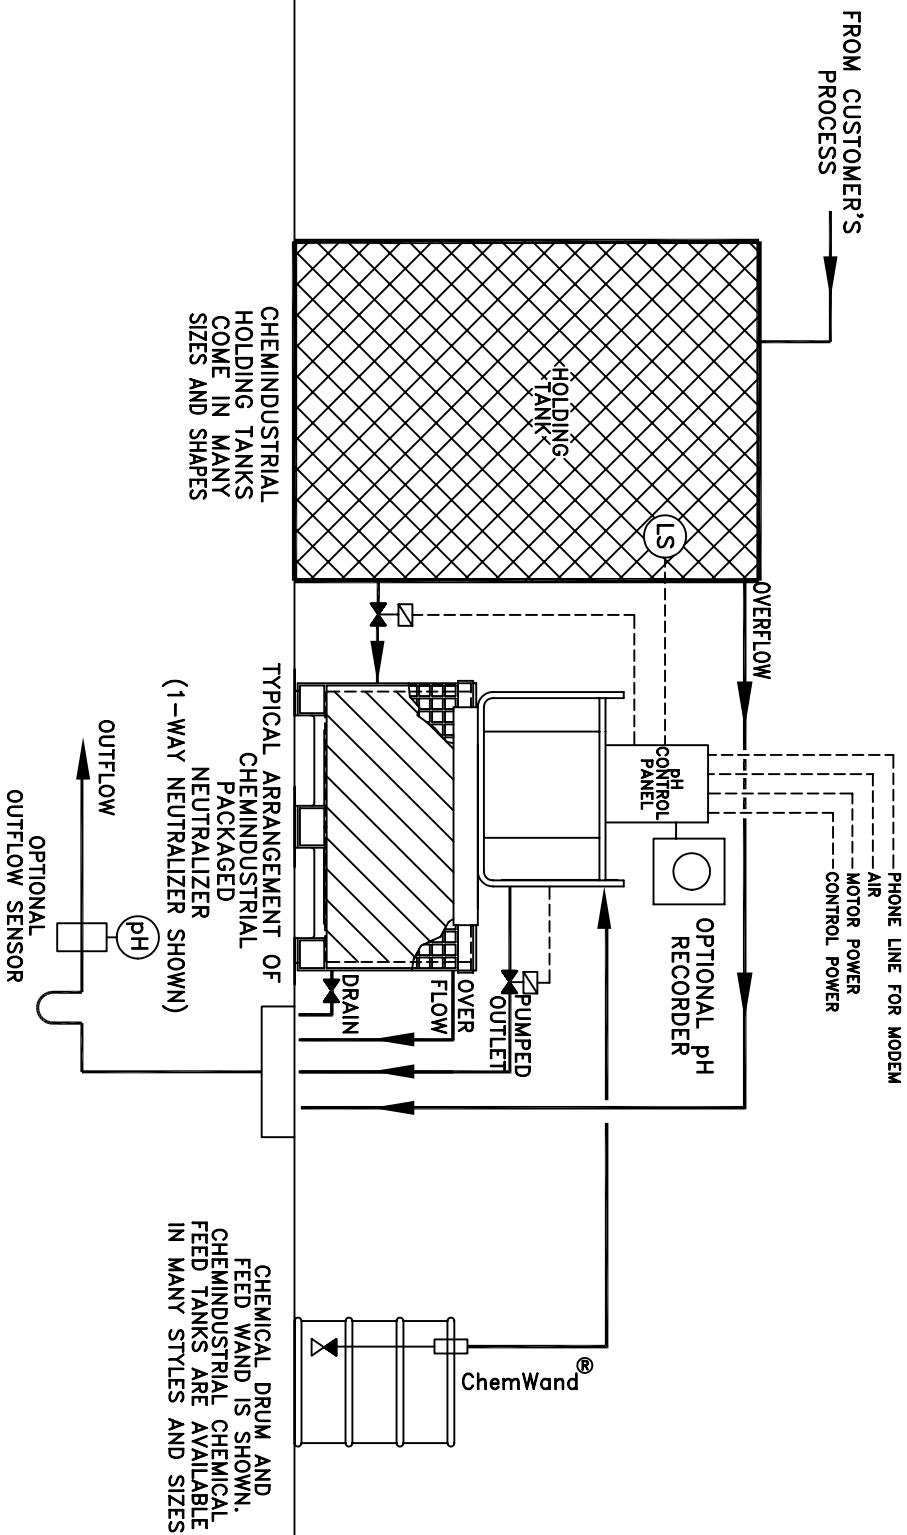

OTHER CONTROL OPTIONS ARE AVAILABLE:  
 PH PROBE AUTOCALIBRATE  
 PH PROBE AUTOCLEAN  
 DRUM LEVEL SWITCHES  
 TANK LEVEL SWITCHES

 CHEMINDUSTRIAL SYSTEMS, INC. PO BOX 500, CEMENBERG, VT 55012 • (862) 375-8570 / FAX (862) 375-8559 <a href="http://www.chemindustrial.com">www.chemindustrial.com</a>	DRAWN BY: <b>KAZ</b>	TYPICAL ARRANGEMENT #6 OF CHEMINDUSTRIAL NEUTRALIZER VERSION 1 REVISION 02
	ENGINEER: <b>ML</b>	
	CHECKED: <b>ML</b>	
	DATE: <b>06-JAN-03</b>	