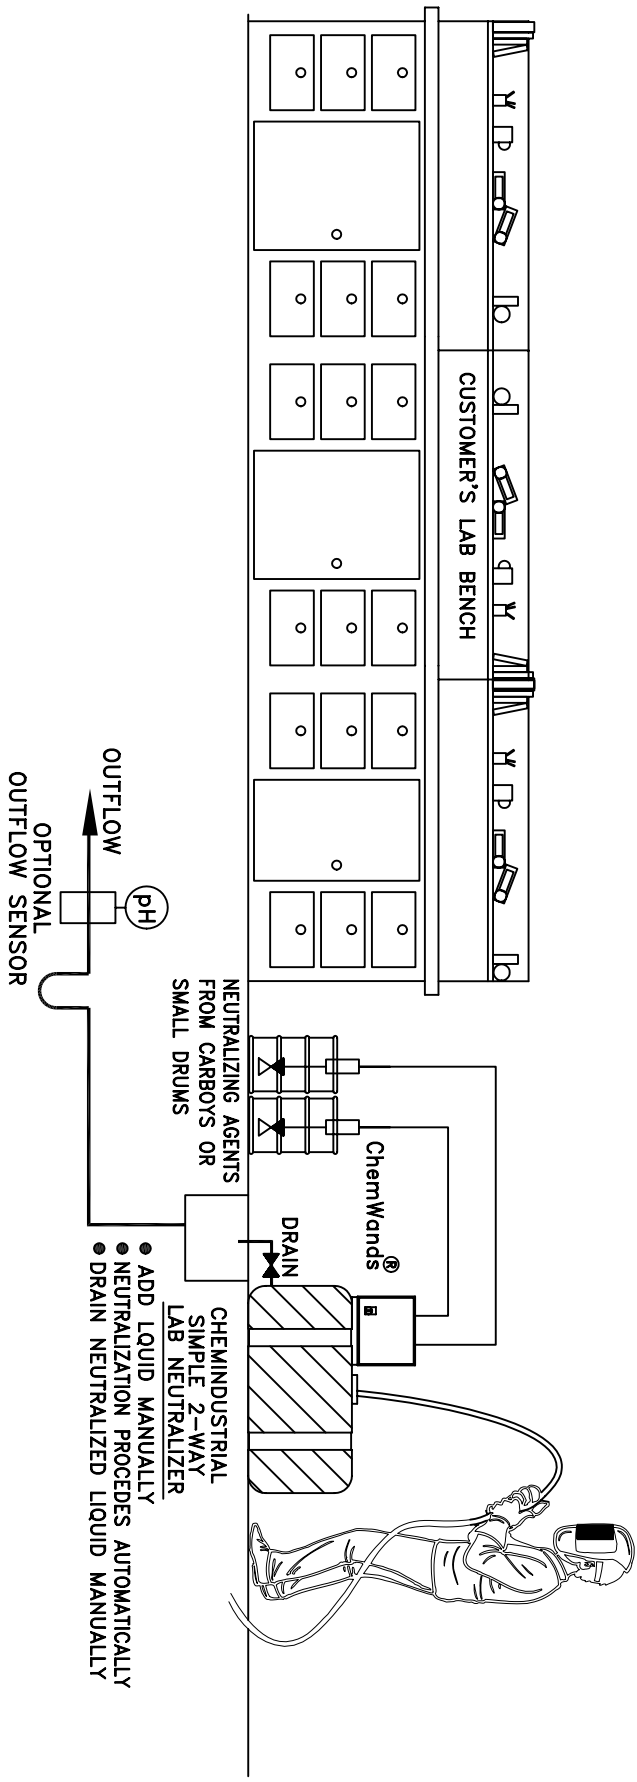

OTHER CONTROL OPTIONS ARE AVAILABLE:
 DRUM LEVEL SWITCHES
 TANK LEVEL SWITCHES

| | | | | |
|--|---|------------|--|-----------|
| | CHEMINDUSTRIAL SYSTEMS, INC. PO BOX 500, EDWARDS, VA 53012 • (662) 375-8570 / FAX (662) 375-8559 www.chemindustrial.com | | TYPICAL ARRANGEMENT #7 OF CHEMINDUSTRIAL NEUTRALIZER VERSION 1 REVISION 00 | |
| | DRAWN BY: | <i>KAZ</i> | CHECKED: | <i>ML</i> |
| | ENGINEER: | <i>ML</i> | DATE: | 08/18/03 |
| | DATE: 08/18/03 | | | |