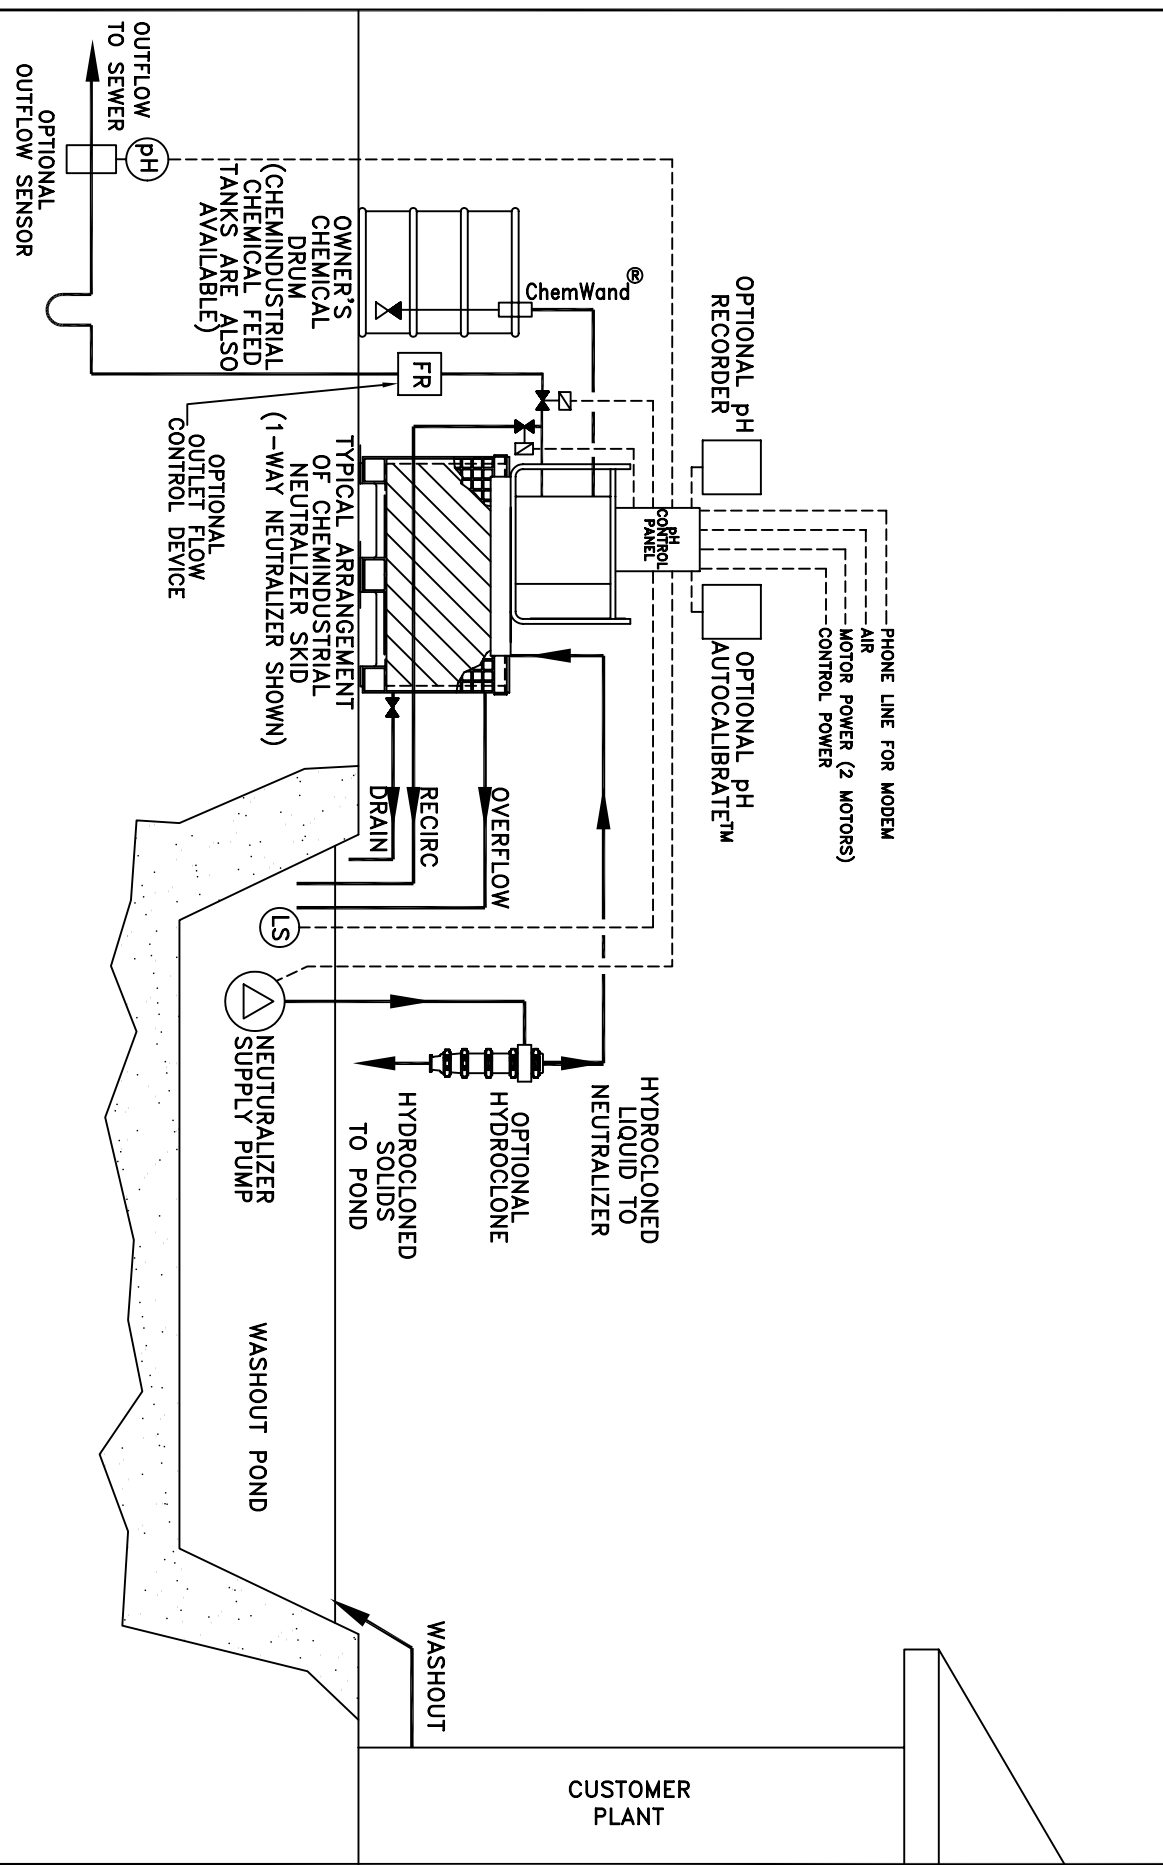

OTHER OPTIONS ARE AVAILABLE:  
 DRUM LEVEL SWITCH  
 SURGE TANK

 CHEMINDUSTRIAL SYSTEMS, INC. PO BOX 500, EDWARDS, VA 53012 • (662) 375-8570 / FAX (662) 375-8559 WWW.CHEMINDUSTRIAL.COM	DRAWN BY: <b>KAZ</b> ENGINEER: <b>ML</b> CHECKED: <b>ML</b> DATE: <b>09/09/03</b>	TYPICAL ARRANGEMENT 9 OF CHEMINDUSTRIAL NEUTRALIZER VERSION 1 REVISION 00
---	--	---